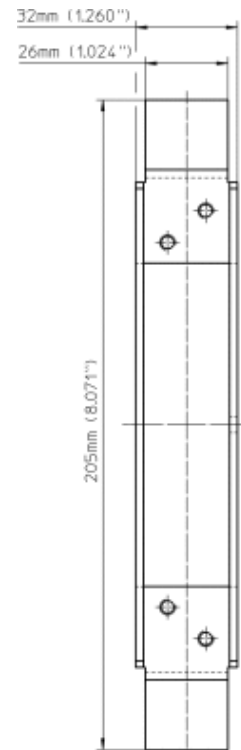

SIMONSWERK
TECTUS®

distributed in North America by :

1-800-362-1484
www.BridgeportWorldwide.com

TE 526/527 3D ST

for steel doors

receivers

Descriptive Text

SIMONSWERK receiver TECTUS TE 526/527 3D ST for steel doors with TECTUS TE 526/527 3D hinge for flush doors. Finish...

Combination

hinge	TE 526 3D
hinge	TE 527 3D
hinge	TE 526 3D Energy
hinge	TE 527 3D Energy

Items (DIN Reference: non-handed)

Finish(es)	galvanized
packing unit	pack of 10
Item Number	5 401300 0 01006

front view