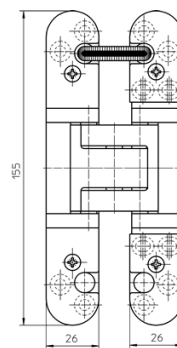

### Technical Details

No. of wires	4 No. of wires
Wire cross section	0,25 mm
Max. voltage	48 V
Max. current	4 A

### Descriptive Text

SIMONSWERK cable set TECTUS TE 525 3D MK for concealed power supply / cable conduit for SIMONSWERK hinge TECTUS TE 525 3D. Includes 5 m of cable with cable connector for door leaf, 3 m of cable for frame, 1 tension spring, 2 compression springs (return springs), strain relief clamps, cable ties and cover plates for door and frame part.

### Combination

hinge up to 100 kg TE 525 3D

**Items** (DIN direction: DIN right and left hand applicable)

**finish(es)** stainless steel satin brushed  
**Packing unit** Pack of 1  
**Item number** 5 400068 0 04001

front view

block frame/door closed

**SIMONSWERK**  
TECTUS®

**TECTUS Cable set TE 525 3D MK**  
for concealed power line

Accessories

cable set

block frame/door opened

While every due care has been taken, we cannot be held responsible for errors, omissions or defects. We kindly ask for your understanding.