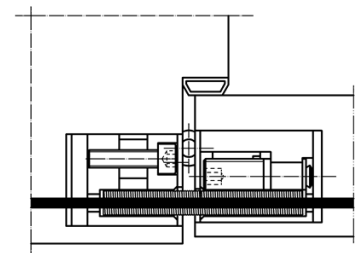

### Descriptive Text

SIMONSWERK cable set TECTUS TE 525 3D MK for concealed power supply / cable conduit for SIMONSWERK hinge TECTUS TE 525 3D. Includes 5 m of cable with cable connector for door leaf, 3 m of cable for frame, 1 tension spring, 2 compression springs (return springs), strain relief clamps, cable ties and cover plates for door and frame part.

### Combination

hinge up to 100 kg TE 525 3D

**Items** (DIN direction: DIN right and left hand applicable)

**finish(es)** stainless steel satin brushed  
**Packing unit** Pack of 1  
**Item number** 5 400068 0 04001

front view

block frame/door closed

**SIMONSWERK**  
TECTUS®

**TECTUS Cable set TE 525 3D MK**  
for concealed power line

Accessories

cable set

block frame/door opened

While every due care has been taken, we cannot be held responsible for errors, omissions or defects. We kindly ask for your understanding.