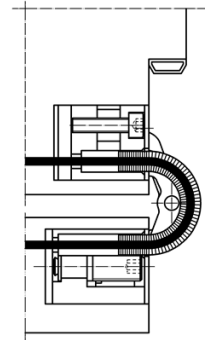

### Descriptive Text

SIMONSWERK cable set TECTUS TE 525 3D MK for concealed power supply / cable conduit for SIMONSWERK hinge TECTUS TE 525 3D. Includes 5 m of cable with cable connector for door leaf, 3 m of cable for frame, 1 tension spring, 2 compression springs (return springs), strain relief clamps, cable ties and cover plates for door and frame part.

### Combination

hinge up to 100 kg TE 525 3D

**Items** (DIN direction: DIN right and left hand applicable)

**finish(es)** stainless steel satin brushed  
**Packing unit** Pack of 1  
**Item number** 5 400068 0 04001

front view

block frame/door closed

**SIMONSWERK**  
TECTUS®

**TECTUS Cable set TE 525 3D MK**  
for concealed power line

Accessories

cable set

block frame/door opened

While every due care has been taken, we cannot be held responsible for errors, omissions or defects. We kindly ask for your understanding.